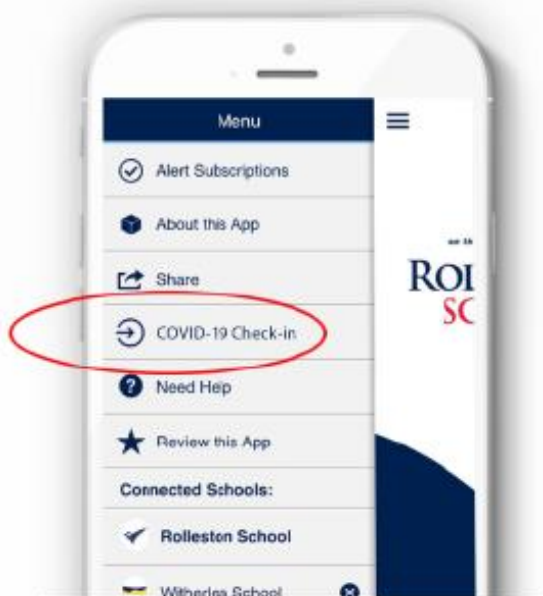

MARSHALL LAING PRIMARY SCHOOL

MAKE THEM PROUD - WHO FOLLOW

Our School App has a new COVID-19 Check-in module

"Available on App version 2.4.0 or greater"

Parents, caregivers and visitors can use the App to:

- 1) Check in to the School on arrival by registering your details.*
- 2) Show staff confirmation screen if requested.*
- 3) Check out when leaving the premises.*

To download the App simply scan the QR code or go to the App Store on your Apple or Android device and Search '**SchoolAppsNZ**'.